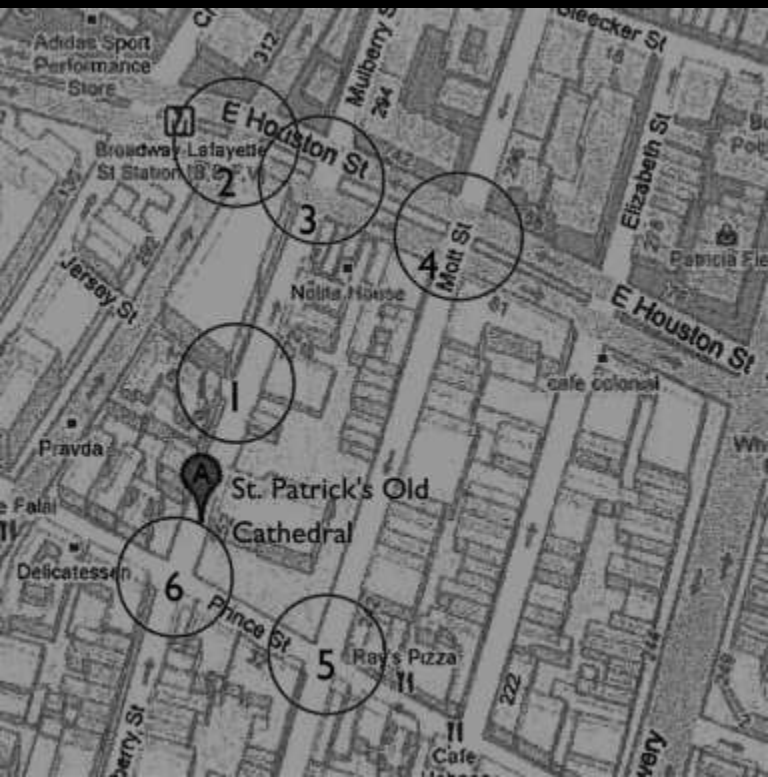

LIGHTMAPPINGNYC

Location 3 – View Looking South West

5:30 PM

Leni Schwendinger, Brian McGrath, Ute Besenecker
Leni Schwendinger Light Projects et al

LIGHTMAPPINGNYC

Location 3 – View Looking South West

8:20 PM

Leni Schwendinger, Brian McGrath, Ute Besenecker
Leni Schwendinger Light Projects et al

LIGHTMAPPINGNYC

Location 3 – View Looking South West

5:10 AM

Leni Schwendinger, Brian McGrath, Ute Besenecker
Leni Schwendinger Light Projects et al

LIGHTMAPPINGNYC

Location 5 – View Looking North East

5:41 PM

Leni Schwendinger, Brian McGrath, Ute Besenecker
Leni Schwendinger Light Projects et al

LIGHTMAPPINGNYC

Location 5 – View Looking North

6:25 PM

Leni Schwendinger, Brian McGrath, Ute Besenecker
Leni Schwendinger Light Projects et al

LIGHTMAPPINGNYC

Location 5 – View Looking North East

5:30 AM

Leni Schwendinger, Brian McGrath, Ute Besenecker
Leni Schwendinger Light Projects et al

LIGHTMAPPINGNYC

Location 6 – View Looking South West

5:10 PM