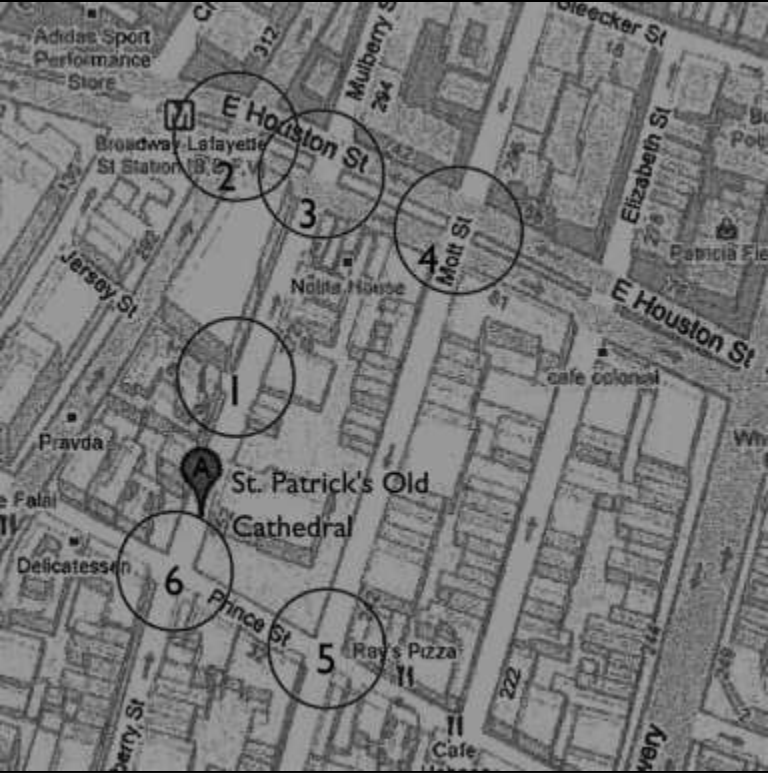

LIGHTMAPPINGNYC

Location 5 – View Looking North East

5:41 PM

Leni Schwendinger, Brian McGrath, Ute Besenecker
Leni Schwendinger Light Projects et al

LIGHTMAPPINGNYC

Location 5 – View Looking North

6:25 PM

Leni Schwendinger, Brian McGrath, Ute Besenecker
Leni Schwendinger Light Projects et al

LIGHTMAPPINGNYC

Location 5 – View Looking North East

5:30 AM

Leni Schwendinger, Brian McGrath, Ute Besenecker
Leni Schwendinger Light Projects et al

LIGHTMAPPINGNYC

Location 6 – View Looking South West

5:10 PM

6:17 AM

Leni Schwendinger, Brian McGrath, Ute Besenecker
Leni Schwendinger Light Projects et al

LIGHTMAPPINGNYC

Location 6 – View Looking South West

6:41 PM

Leni Schwendinger, Brian McGrath, Ute Besenecker
Leni Schwendinger Light Projects et al

LIGHTMAPPINGNYC