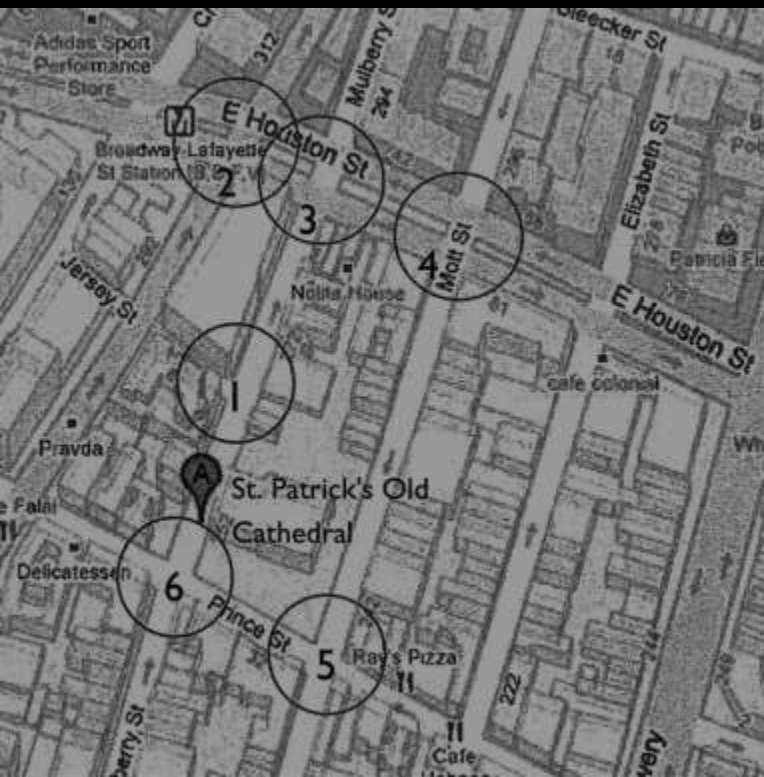

Location: Old St Patrick's Cathedral

Discover 'Shades of Night' by exploring and documenting the light changes in Manhattan around Old St Patrick's Cathedral throughout the night.

Location 2 – View Looking West

5:27 PM

Leni Schwendinger, Brian McGrath, Ute Besenecker
Leni Schwendinger Light Projects et al

LIGHTMAPPINGNYC

Location 2 – View Looking North West

5:40 PM

6:35 AM

Leni Schwendinger, Brian McGrath, Ute Besenecker
Leni Schwendinger Light Projects et al

LIGHTMAPPINGNYC

Location 3 – View Looking South West

5:30 PM

Leni Schwendinger, Brian McGrath, Ute Besenecker
Leni Schwendinger Light Projects et al

LIGHTMAPPINGNYC

Location 3 – View Looking South West

8:20 PM

LIGHTMAPPINGNYC