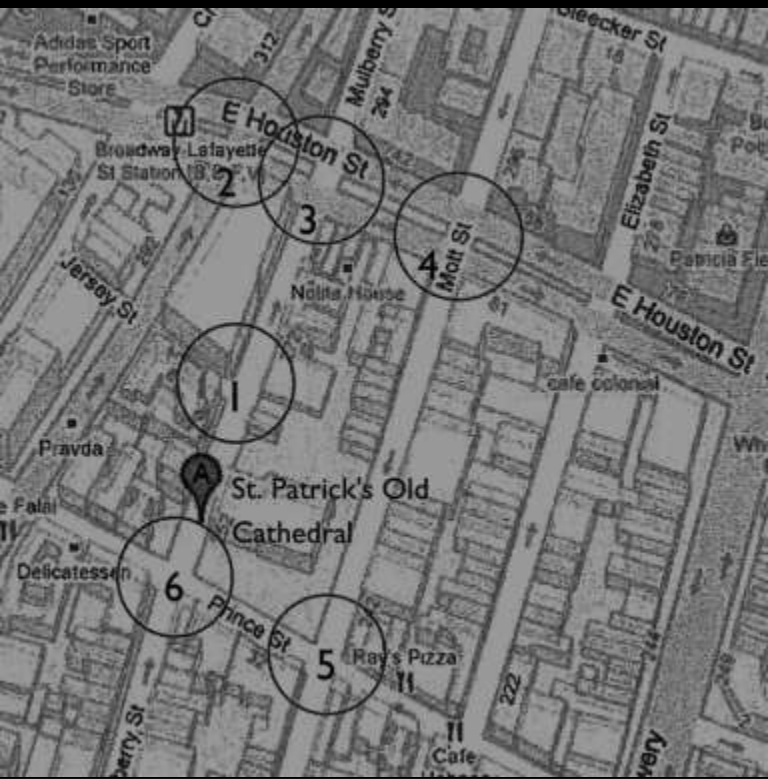

Leni Schwendinger, Brian McGrath, Ute Besenecker
Leni Schwendinger Light Projects et al

LIGHTMAPPINGNYC

Location 3 – View Looking South West

5:10 AM

Leni Schwendinger, Brian McGrath, Ute Besenecker
Leni Schwendinger Light Projects et al

LIGHTMAPPINGNYC

Location 5 – View Looking North East

5:41 PM

Leni Schwendinger, Brian McGrath, Ute Besenecker
Leni Schwendinger Light Projects et al

LIGHTMAPPINGNYC

Location 5 – View Looking North

6:25 PM

Leni Schwendinger, Brian McGrath, Ute Besenecker
Leni Schwendinger Light Projects et al

LIGHTMAPPINGNYC

Location 5 – View Looking North East

5:30 AM

Leni Schwendinger, Brian McGrath, Ute Besenecker
Leni Schwendinger Light Projects et al

LIGHTMAPPINGNYC

Location 6 – View Looking South West

5:10 PM

LIGHTMAPPINGNYC