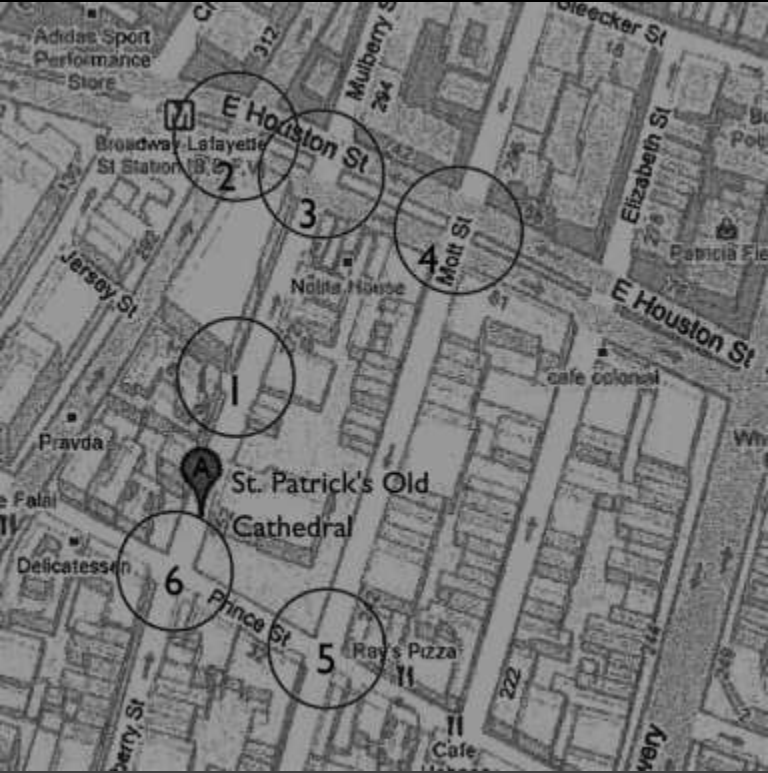

LIGHTMAPPINGNYC

Location 5 – View Looking North East

5:41 PM

Leni Schwendinger, Brian McGrath, Ute Besenecker
Leni Schwendinger Light Projects et al

LIGHTMAPPINGNYC

Location 5 – View Looking North

6:25 PM

Leni Schwendinger, Brian McGrath, Ute Besenecker
Leni Schwendinger Light Projects et al

LIGHTMAPPINGNYC

Location 5 – View Looking North East

5:30 AM

Leni Schwendinger, Brian McGrath, Ute Besenecker
Leni Schwendinger Light Projects et al

LIGHTMAPPINGNYC

Location 6 – View Looking South West

5:10 PM

6:17 AM

Leni Schwendinger, Brian McGrath, Ute Besenecker
Leni Schwendinger Light Projects et al

LIGHTMAPPINGNYC

Location 6 – View Looking South West

6:41 PM

Leni Schwendinger, Brian McGrath, Ute Besenecker
Leni Schwendinger Light Projects et al

LIGHTMAPPINGNYC