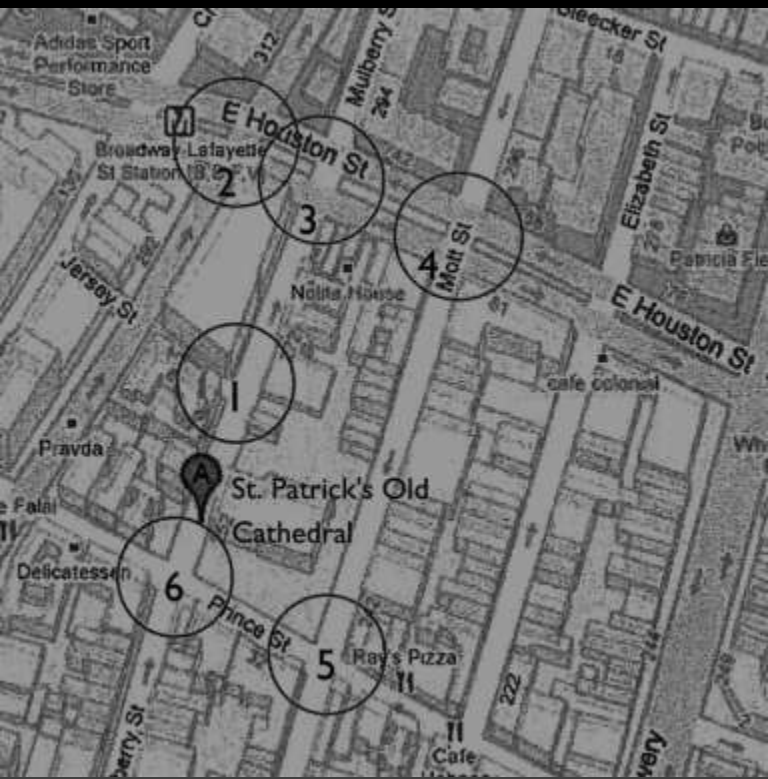

LIGHTMAPPINGNYC

Location 3 – View Looking South West

5:30 PM

Leni Schwendinger, Brian McGrath, Ute Besenecker
Leni Schwendinger Light Projects et al

LIGHTMAPPINGNYC

Location 3 – View Looking South West

8:20 PM

Leni Schwendinger, Brian McGrath, Ute Besenecker
Leni Schwendinger Light Projects et al

LIGHTMAPPINGNYC

Location 3 – View Looking South West

5:10 AM

Leni Schwendinger, Brian McGrath, Ute Besenecker
Leni Schwendinger Light Projects et al

LIGHTMAPPINGNYC

Location 5 – View Looking North East

5:30 AM

Leni Schwendinger, Brian McGrath, Ute Besenecker
Leni Schwendinger Light Projects et al

LIGHTMAPPINGNYC

Location 6 – View Looking South West

5:10 PM

LIGHTMAPPINGNYC