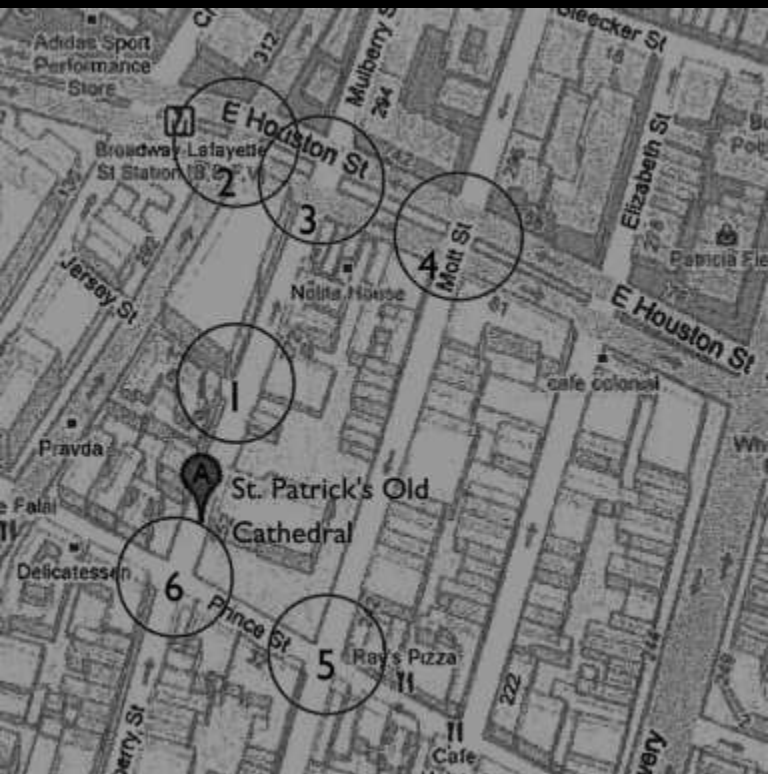

5:27 PM

Leni Schwendinger, Brian McGrath, Ute Besenecker
Leni Schwendinger Light Projects et al

LIGHTMAPPINGNYC

Location 2 – View Looking North West

5:40 PM

6:35 AM

Leni Schwendinger, Brian McGrath, Ute Besenecker
Leni Schwendinger Light Projects et al

LIGHTMAPPINGNYC

Location 3 – View Looking South West

5:30 PM

Leni Schwendinger, Brian McGrath, Ute Besenecker
Leni Schwendinger Light Projects et al

LIGHTMAPPINGNYC

Location 3 – View Looking South West

8:20 PM