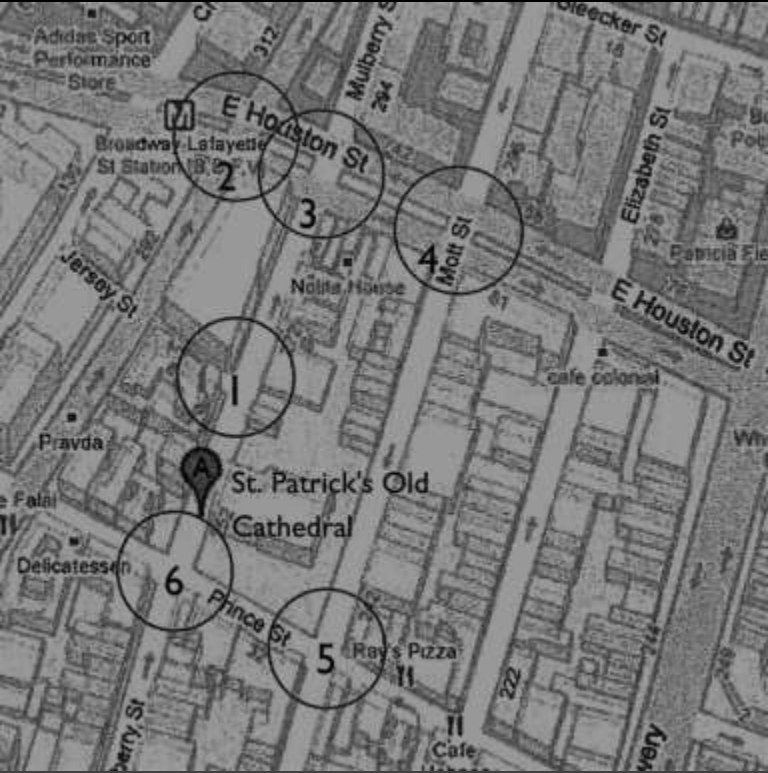

Location: Old St Patrick's Cathedral

Discover 'Shades of Night' by exploring and documenting the light changes in Manhattan around Old St Patrick's Cathedral throughout the night.

Location 2 – View Looking West

5:27 PM

Leni Schwendinger, Brian McGrath, Ute Besenecker
Leni Schwendinger Light Projects et al

LIGHTMAPPINGNYC

Location 2 – View Looking North West

5:40 PM

6:35 AM

Leni Schwendinger, Brian McGrath, Ute Besenecker
Leni Schwendinger Light Projects et al

LIGHTMAPPINGNYC

Location 5 – View Looking North East

5:30 AM

Leni Schwendinger, Brian McGrath, Ute Besenecker
Leni Schwendinger Light Projects et al

LIGHTMAPPINGNYC

Location 6 – View Looking South West

5:10 PM

LIGHTMAPPINGNYC