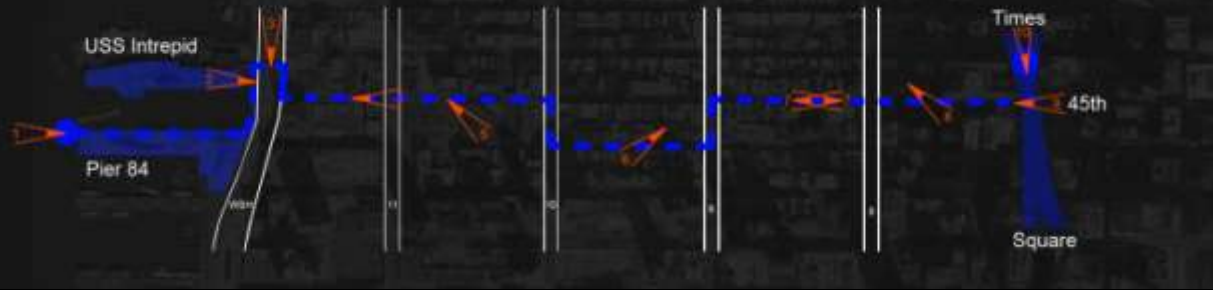

Location: Midtown West

A dark, revealing spacetime trail between the Hudson River and Times Square.

Francis Milloy RIBA, ARIAS, PLDA
Terreform

LIGHTMAPPINGNYC

Francis Milloy RIBA, ARIAS, PLDA
Terreform

LIGHTMAPPINGNYC